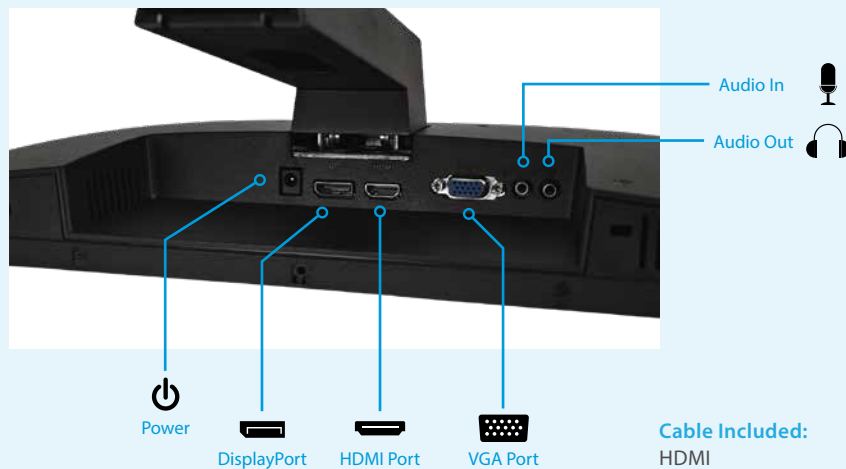

CONNECTIVITY