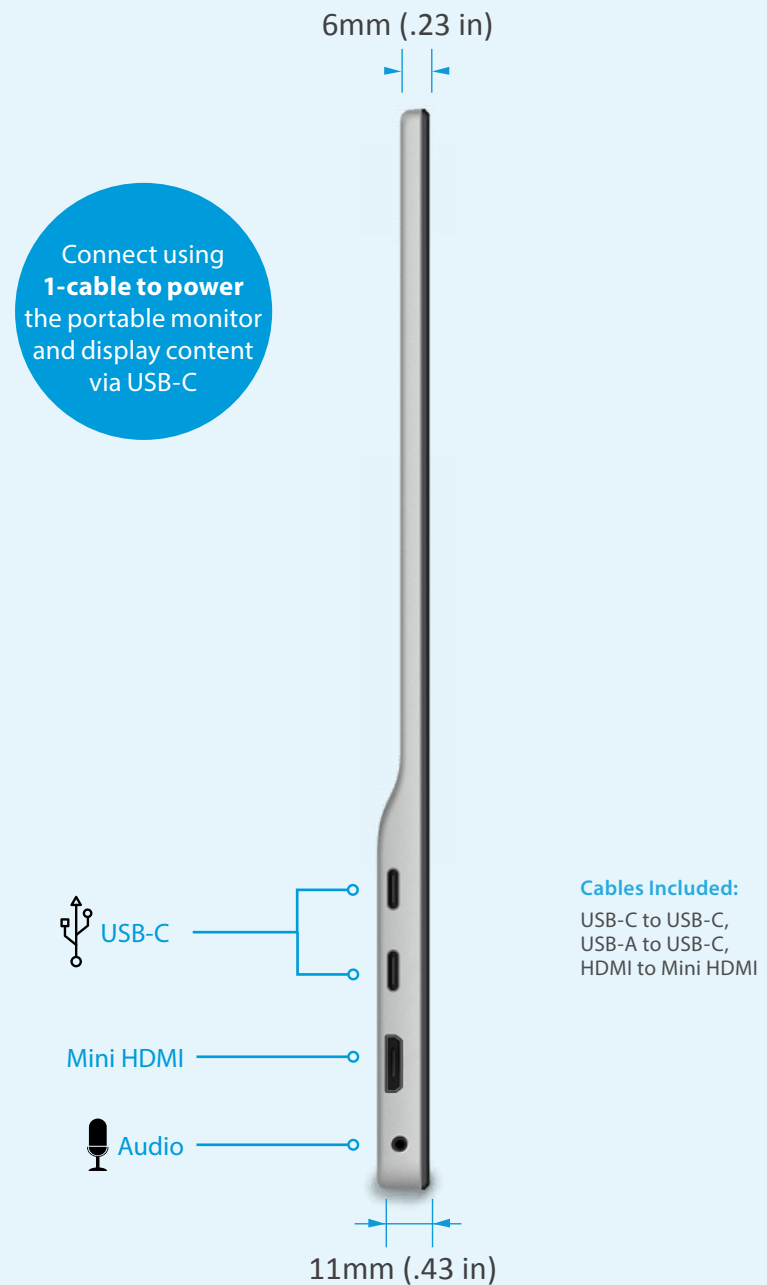

CONNECTIVITY