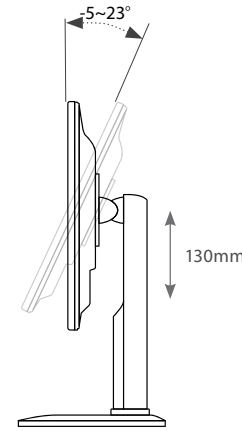

Model	L27HAS2K-2E
SKU	J154052

27" Screen Size

Full QHD Resolution

ADS/IPS Panel

Ergo Adjust Stand

MONITOR FEATURES

Pivot and Swivel

Offer ample flexibility and room to suit unique workspace.

Ergonomic Adjustment

Optimize position and viewing angle to stay comfortable during work by tilting or height adjustable screen.

Viewing Angle

The 178°/178° viewing angle ensures a best-in-class viewing experience without color distortion.