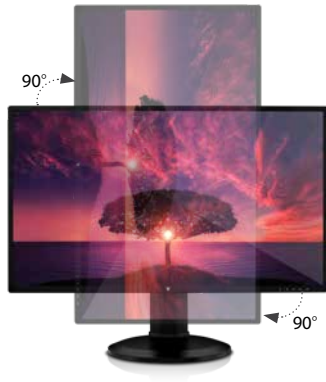

Model	L27HAS2K-2E
SKU	J154052

27" Screen Size

Full QHD Resolution

ADS/IPS Panel

Ergo Adjust Stand

MONITOR FEATURES

Pivot and Swivel

Offer ample flexibility and room to suit unique workspace.

Ergonomic Adjustment

Optimize position and viewing angle to stay comfortable during work by tilting or height adjustable screen.

Viewing Angle

The 178°/178° viewing angle ensures a best-in-class viewing experience without color distortion.