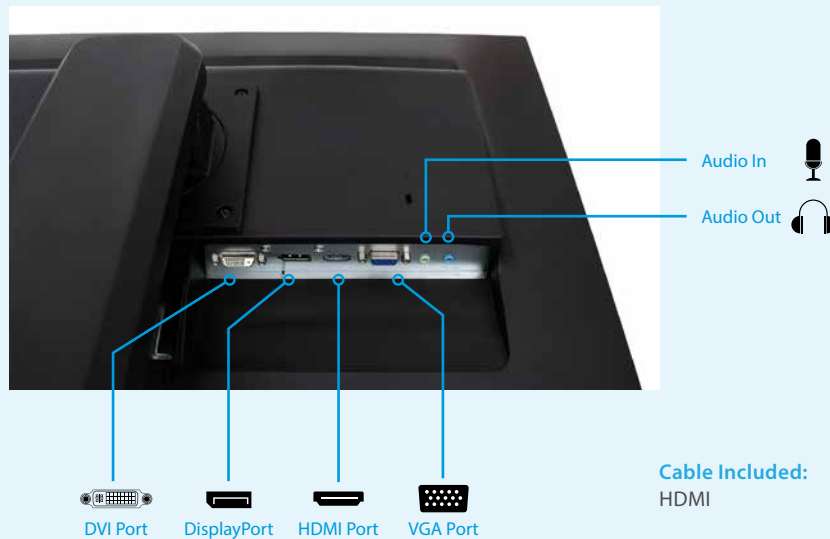

CONNECTIVITY