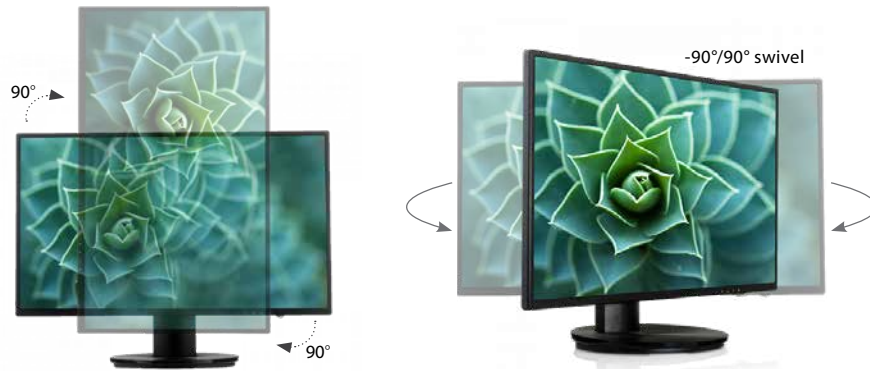

Model	L238DPH-2KH
SKU	J154542

23.8" Screen Size

Full HD Resolution

ADS/IPS Panel

Ergo Adjust Stand

MONITOR FEATURES

Pivot and Swivel

Offer ample flexibility and room to suit unique workspace.