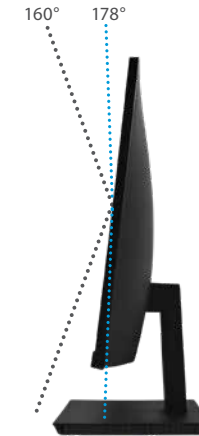

The sleek L238IPS monitor from V7 is a stunning display and features HDMI, VGA and DisplayPort inputs. The 23.8" display has HD 1920x1080 resolution, vivid colors and integrated speakers, for a great multi-media experience. It also features an IPS Panel for a wide viewing angle. Additionally, the display is VESA 100x100mm mountable to free up desk space, making it a smart choice for the home or office.

Model	L238IPS-E
SKU	CD36507

23.8" Screen Size

Full HD Resolution

IPS Panel

MONITOR FEATURES

Ergonomic Adjustment

Optimize position and viewing angle to stay comfortable during work by tilting the screen.

Ultra Thin Bezel

Ultra-thin frame bezel for a seamless side by side multi-screen solution.

Viewing Angle

The 178°/178° viewing angle ensures a best-in-class viewing experience without color distortion.

CONNECTIVITY

RECOMMENDED ACCESSORIES