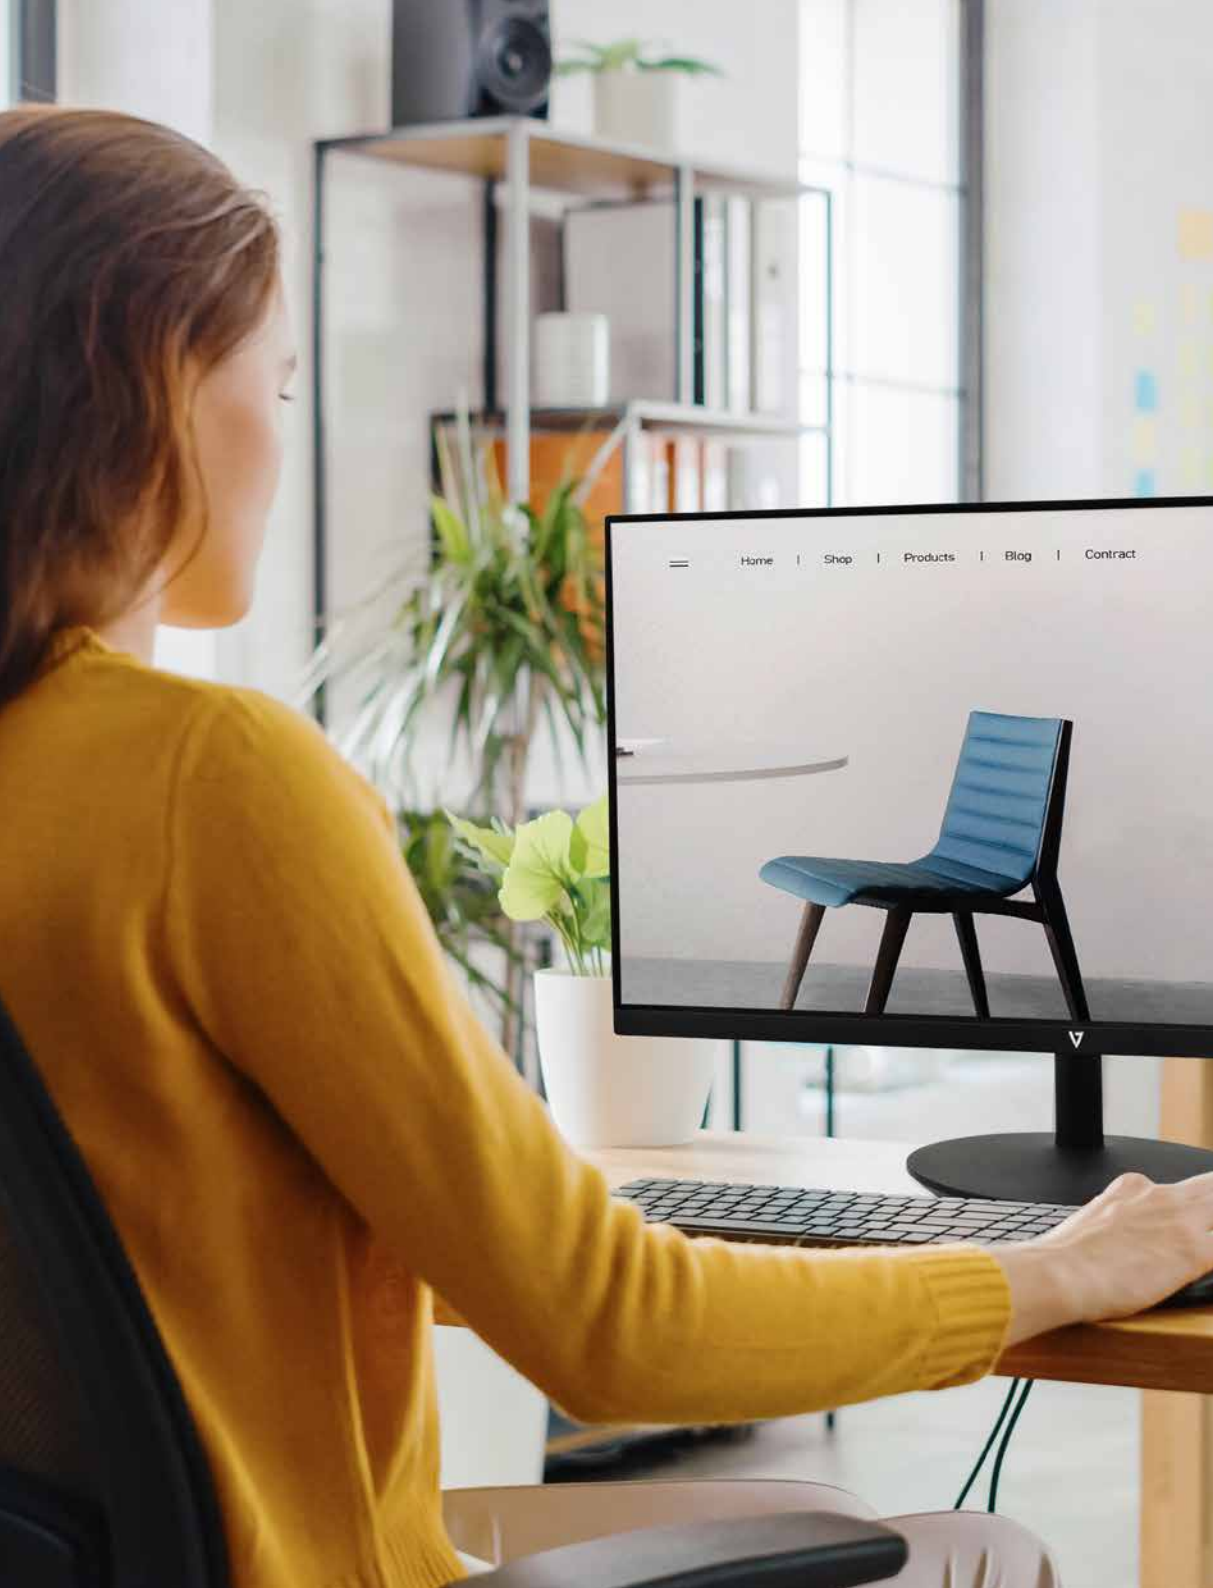

PROFESSIONAL SERIES

Configured for demanding users that require efficiency and ergonomics.