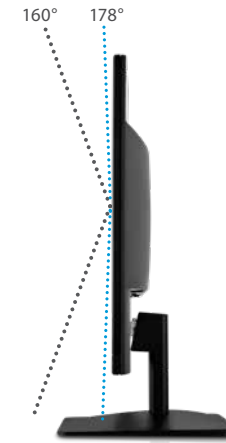

MONITOR FEATURES

Ergonomic Adjustment

Optimize position and viewing angle to stay comfortable during work by tilting the screen.

VESA Mountable Panel: 100 x 100

Easily reposition screens for better comfort, enhanced productivity, and more desktop space with compatible mounts.

Viewing Angle

The 178°/178° viewing angle ensures a best-in-class viewing experience without color distortion.

CONNECTIVITY

DisplayPort
DVI Port
HDMI Port
VGA Port

Audio In
Audio Out

Cable Included:
HDMI

RECOMMENDED ACCESSORIES

Looking to Complete your Workspace?

V7 offers a variety of tools that maximize efficiency, ergonomic comfort, and individual productivity, all without taking up too much space.

- Monitors
- Mounts
- Audio
- Input Devices
- Docking Stations