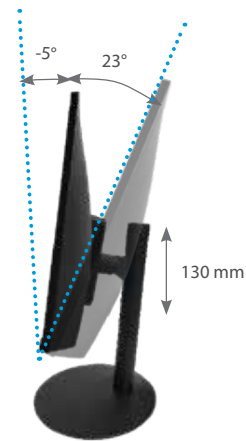

Model	L270IPS-HAS-E
SKU	CD36567

27" Screen Size

Full HD Resolution

IPS Panel

Ergo Adjust Stand

MONITOR FEATURES

Pivot and Swivel

Offer ample flexibility and room to suit unique workspace.

Ergonomic Adjustment

Optimize position and viewing angle to stay comfortable during work by tilting or height adjustable screen.

Viewing Angle

The 178°/178° viewing angle ensures a best-in-class viewing experience without color distortion.