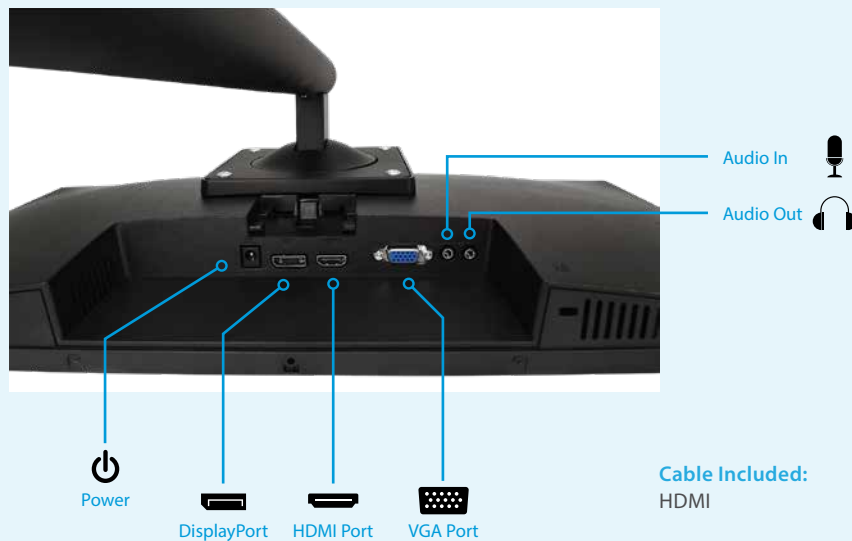

CONNECTIVITY

Cable Included:
HDMI

RECOMMENDED ACCESSORIES

Looking to Complete your Workspace?

V7 offers a variety of tools that maximize efficiency, ergonomic comfort, and individual productivity, all without taking up too much space.