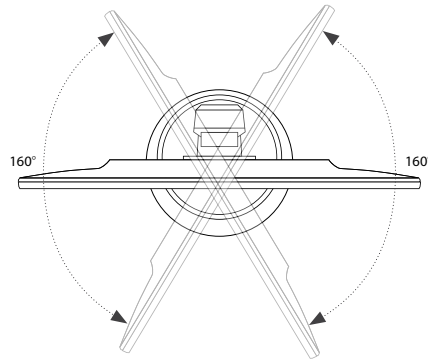

Model	L27HAS2K-2E
SKU	J154052

27" Screen Size

Full QHD Resolution

ADS/IPS Panel

Ergo Adjust Stand

MONITOR FEATURES

Pivot and Swivel

Offer ample flexibility and room to suit unique workspace.

Ergonomic Adjustment

Optimize position and viewing angle to stay comfortable during work by tilting or height adjustable screen.

Viewing Angle

The 178°/178° viewing angle ensures a best-in-class viewing experience without color distortion.