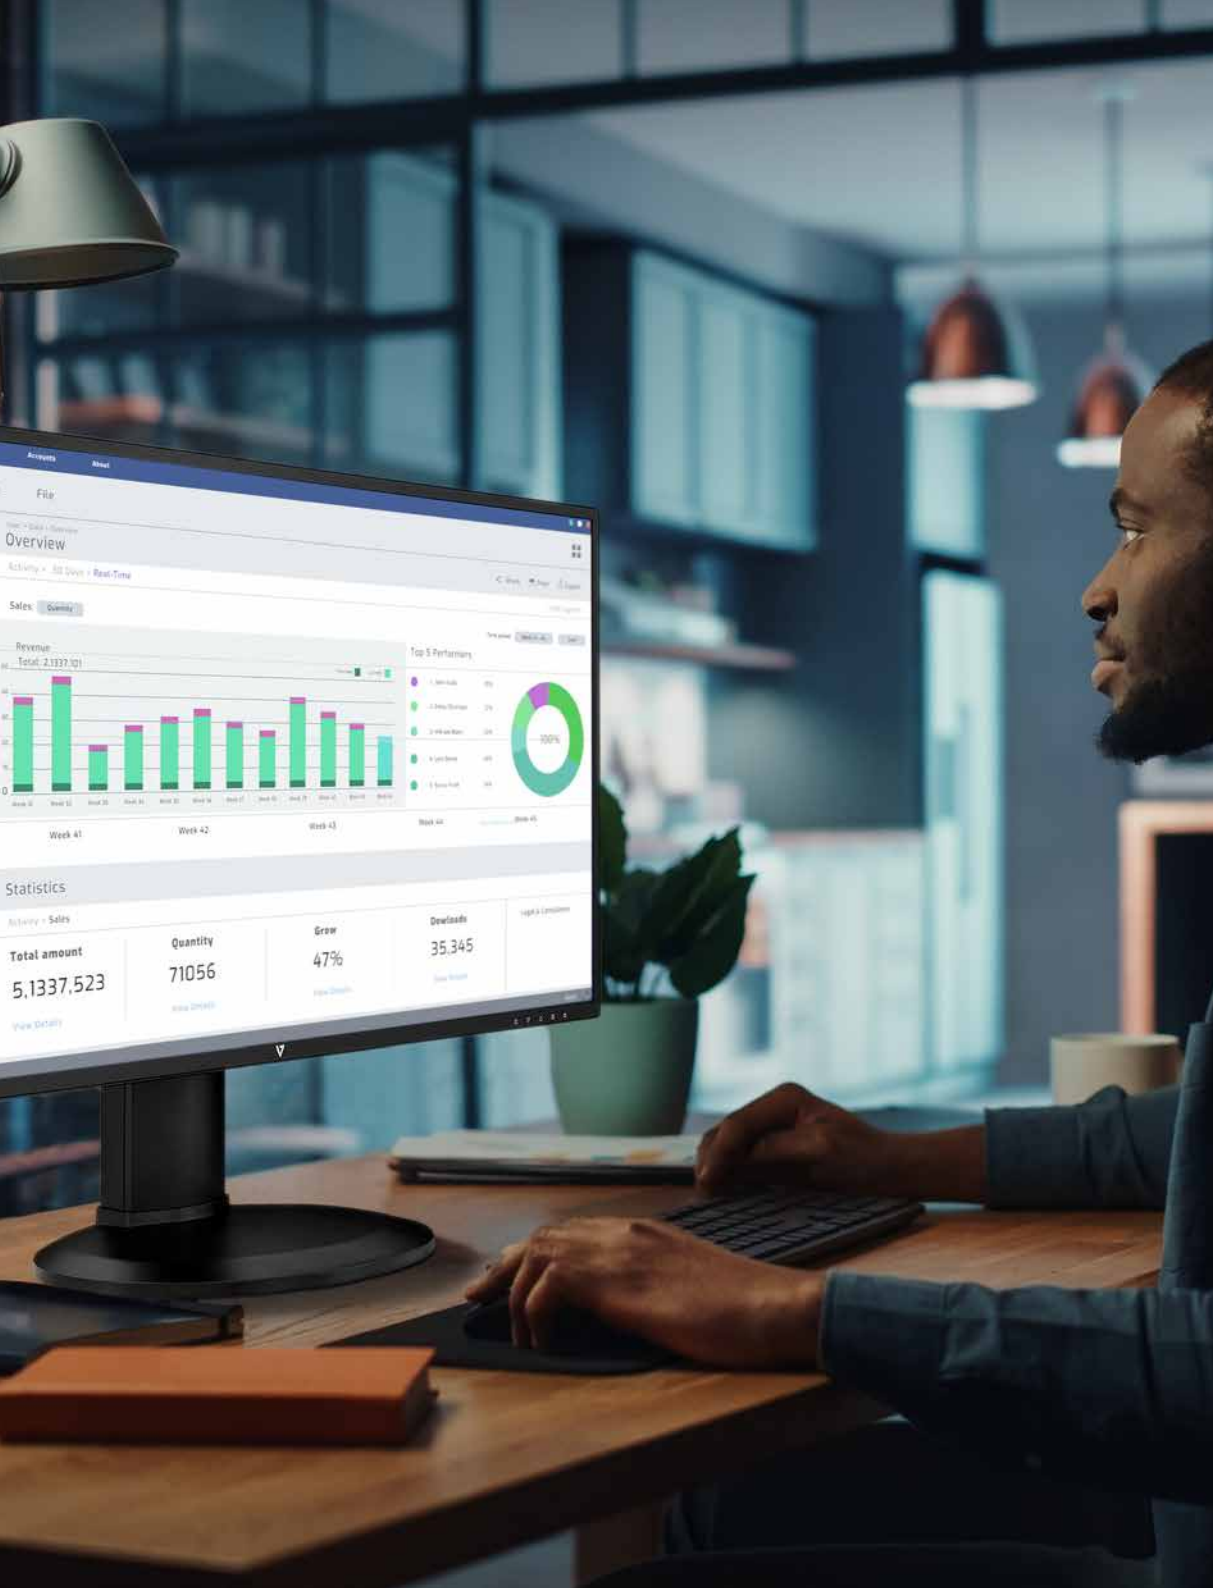

VSEVEN

Monitors

A Screen for your Everyday Production

ESSENTIAL SERIES

Designed with the essential features necessary for everyday productivity.

ESSENTIAL SERIES

23.8" FHD 1920 X 1080 IPS LED MONITOR

Full HD Picture quality, Ultra-thin frame bezel, Wide viewing angle

Model	L156TCH-1G
SKU	CA08614

15.6" Screen Size

IPS Panel

10-point Multi Touch

TOUCH SCREEN MONITOR FEATURES

CONNECTIVITY

Help Business Travelers set up a remote office anywhere, even in transit or shared workspaces. Let them multi-task on the road with the portability and convenience of the Portable Touch Screen Monitor.

ELITE SERIES

Designed for outstanding visual performance and comfort with the highest specifications.

ELITE SERIES

23.8" FHD HEIGHT ADJUSTABLE ADS-IPS LED MONITOR

Full HD picture quality, Ultra-thin frame bezel, Height adjustable stand

The sleek and stylish 23.8" monitor from V7 is a stunning display and features a 110mm height adjustable stand with swivel and tilt for optimum ergonomics. It boasts a DVI, HDMI, VGA and Displayport so you can be sure it will work with virtually any machine you want to connect. With full HD 1920x1080 resolution, vivid colors and integrated speakers, this display provides a rich, multi-media experience for business or pleasure. Additionally, the display is VESA 100x100mm mountable to optimize your workspace, and it features a Kensington security lock slot, plus it's backed by a 3 year manufacturer's warranty.