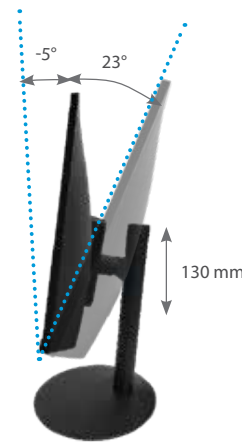

Model	L238IPS-HAS-E
SKU	CD36508

23.8" Screen Size

Full HD Resolution

IPS Panel

Ergo Adjust Stand

MONITOR FEATURES

Pivot and Swivel

Offer ample flexibility and room to suit unique workspace.

Ergonomic Adjustment

Optimize position and viewing angle to stay comfortable during work by tilting or height adjustable screen.

Viewing Angle

The 178°/178° viewing angle ensures a best-in-class viewing experience without color distortion.