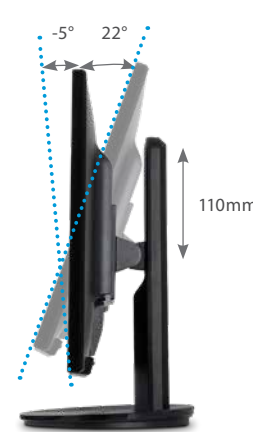

Model	L238DPH-2KH
SKU	J154542

23.8" Screen Size

Full HD Resolution

ADS/IPS Panel

Ergo Adjust Stand

MONITOR FEATURES

Pivot and Swivel

Offer ample flexibility and room to suit unique workspace.

Ergonomic Adjustment

Optimize position and viewing angle to stay comfortable during work by tilting or height adjustable screen.

Viewing Angle

The 178°/178° viewing angle ensures a best-in-class viewing experience without color distortion.