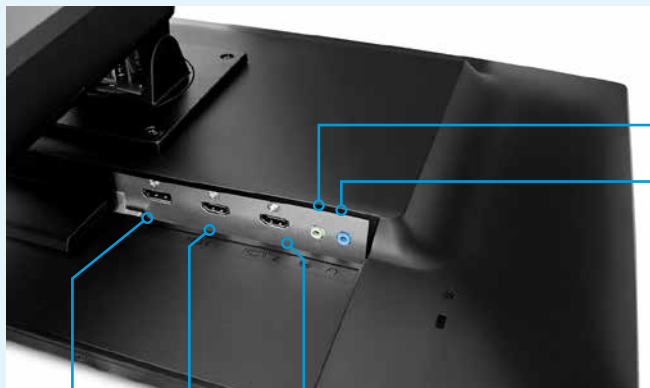

Ergonomic Adjustment

Optimize position and viewing angle to stay comfortable during work by tilting or height adjustable screen.

Viewing Angle

The 178°/178° viewing angle ensures a best-in-class viewing experience without color distortion.

CONNECTIVITY

Audio In 
Audio Out 

DisplayPort HDMI Port HDMI Port

Cables Included:
DisplayPort, audio

RECOMMENDED ACCESSORIES

Looking to Complete your Workspace?

V7 offers a variety of tools that maximize efficiency, ergonomic comfort, and individual productivity, all without taking up too much space.