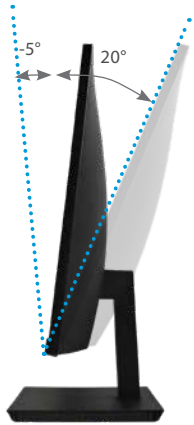

The sleek L238IPS monitor from V7 is a stunning display and features HDMI, VGA and DisplayPort inputs. The 23.8" display has HD 1920x1080 resolution, vivid colors and integrated speakers, for a great multi-media experience. It also features an IPS Panel for a wide viewing angle. Additionally, the display is VESA 100x100mm mountable to free up desk space, making it a smart choice for the home or office.

Model	L238IPS-E
SKU	CD36507

23.8" Screen Size

Full HD Resolution

IPS Panel

MONITOR FEATURES

Ergonomic Adjustment

Optimize position and viewing angle to stay comfortable during work by tilting the screen.

Ultra Thin Bezel

Ultra-thin frame bezel for a seamless side by side multi-screen solution.

Viewing Angle

The 178°/178° viewing angle ensures a best-in-class viewing experience without color distortion.

CONNECTIVITY

RECOMMENDED ACCESSORIES

Full HD Picture quality, Ultra-thin frame bezel, Slim profile

The sleek 23.8" monitor from V7 is a stunning display and features DVI, HDMI, VGA and DisplayPort inputs. The L238E has HD 1920x1080 resolution, vivid colors and integrated speakers, for a great media experience. It also features an ADS-IPS Panel for a wide viewing angle. Additionally, the display is VESA 100x100mm mountable to free up desk space, making it a smart choice for the home or office.