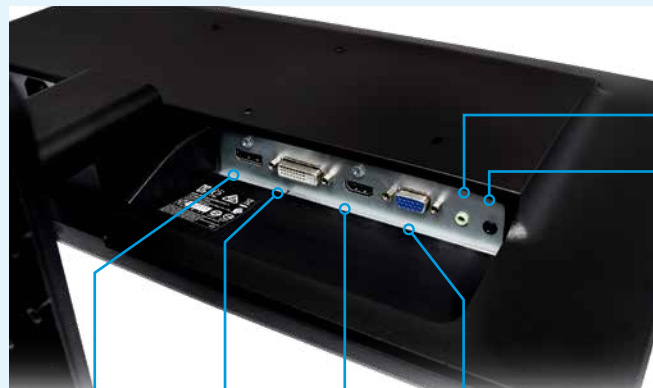

CONNECTIVITY