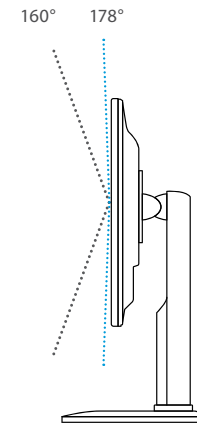

Ergonomic Adjustment

Optimize position and viewing angle to stay comfortable during work by tilting or height adjustable screen.

Viewing Angle

The 178°/178° viewing angle ensures a best-in-class viewing experience without color distortion.

Model	L27HAS2K-2E
SKU	J154052

27" Screen Size

Full QHD Resolution

ADS/IPS Panel

Ergo Adjust Stand

MONITOR FEATURES

Pivot and Swivel

Offer ample flexibility and room to suit unique workspace.