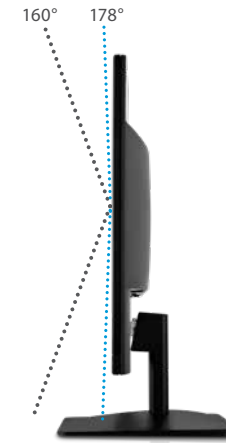

- Monitors
- Mounts
- Audio
- Input Devices
- Docking Stations

ESSENTIAL SERIES

27" ADS FULL HD WIDESCREEN LED MONITOR

Full HD Picture quality, Ultra-thin frame bezel, Slim profile

Take your display to the next level with the L27ADS 27" monitor from V7. Featuring Full HD 1920x1080 resolution and 300 nits brightness you can maximize your screen space with 27" of viewing. With an ultra-thin frame bezel, this monitor is perfect for multiple display setups, plus it's wall mount ready with a 100x100 VESA pattern. Designed for maximum connectivity the L27ADS has HDMI, DVI and VGA input options, and it completes the multi-media experience with 2x2W built-in speakers.

Model	L27ADS-2E
SKU	J153800

27" Screen Size

Full HD Resolution

ADS/IPS Panel

MONITOR FEATURES

Ergonomic Adjustment

Optimize position and viewing angle to stay comfortable during work by tilting the screen.

Ultra Thin Bezel

Ultra-thin frame bezel for a seamless side by side multi-screen solution.

Viewing Angle

The 178°/178° viewing angle ensures a best-in-class viewing experience without color distortion.

CONNECTIVITY

HDMI Port
DVI Port
VGA Port