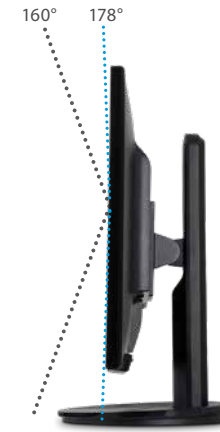

Model	L238DPH-2KH
SKU	J154542

23.8" Screen Size

Full HD Resolution

ADS/IPS Panel

Ergo Adjust Stand

MONITOR FEATURES

Pivot and Swivel

Offer ample flexibility and room to suit unique workspace.

Ergonomic Adjustment

Optimize position and viewing angle to stay comfortable during work by tilting or height adjustable screen.

Viewing Angle

The 178°/178° viewing angle ensures a best-in-class viewing experience without color distortion.