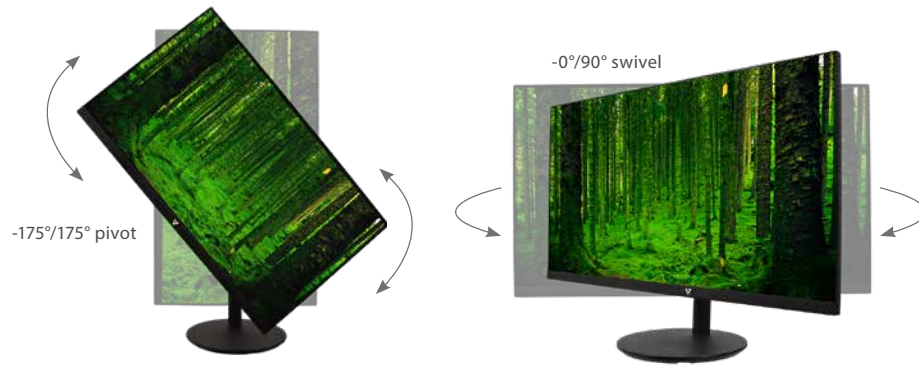

Monitors • Audio • Input Devices • Docking Stations

PROFESSIONAL SERIES

27" FHD HEIGHT ADJUSTABLE IPS LED MONITOR

Full HD picture quality, Ultra-thin frame bezel, Height adjustable stand

The sleek and stylish 27" monitor from V7 is a stunning display and features a height adjustable stand with swivel and tilt for optimum ergonomics. It boasts a HDMI, VGA and DisplayPort inputs, so you can be sure it will work with virtually any machine you want to connect. With full HD 1920x1080 resolution, vivid colors and integrated speakers, this display provides a rich, multi-media experience for business or pleasure. Additionally, the display is VESA 100x100mm mountable to optimize your workspace, plus it's backed by a 3 year manufacturer's warranty.

Model	L270IPS-HAS-E
SKU	CD36567

27" Screen Size

Full HD Resolution

IPS Panel

Ergo Adjust Stand

MONITOR FEATURES

Pivot and Swivel

Offer ample flexibility and room to suit unique workspace.