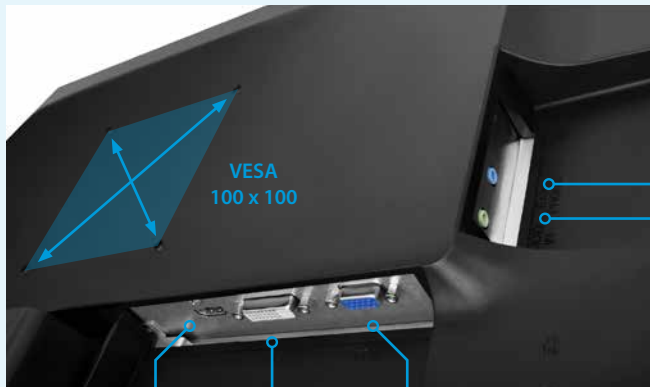

CONNECTIVITY