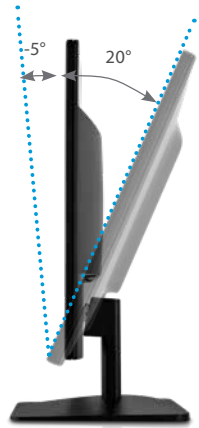

Full HD Picture quality, Ultra-thin frame bezel, Slim profile

The sleek 23.8" monitor from V7 is a stunning display and features DVI, HDMI, VGA and DisplayPort inputs. The L238E has HD 1920x1080 resolution, vivid colors and integrated speakers, for a great media experience. It also features an ADS-IPS Panel for a wide viewing angle. Additionally, the display is VESA 100x100mm mountable to free up desk space, making it a smart choice for the home or office.

Model	L238E-2K
SKU	J154499

23.8" Screen Size

Full HD Resolution

ADS/IPS Panel

MONITOR FEATURES

Ergonomic Adjustment

Optimize position and viewing angle to stay comfortable during work by tilting the screen.