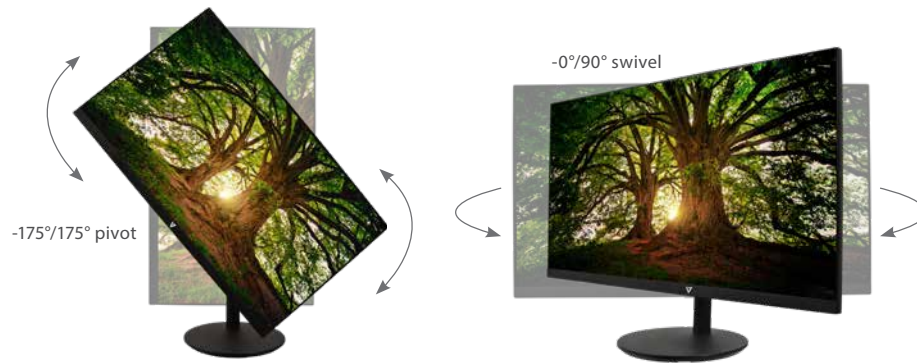

Full HD picture quality, Ultra-thin frame bezel, Height adjustable stand

The sleek and stylish 23.8" monitor from V7 is a stunning display and features a height adjustable stand with swivel and tilt for optimum ergonomics. It boasts a HDMI, VGA and DisplayPort inputs, so you can be sure it will work with virtually any machine you want to connect. With full HD 1920x1080 resolution, vivid colors and integrated speakers, this display provides a rich, multi-media experience for business or pleasure. Additionally, the display is VESA 100x100mm mountable to optimize your workspace, plus it's backed by a 3 year manufacturer's warranty.

Model	L238IPS-HAS-E
SKU	CD36508

23.8" Screen Size

Full HD Resolution

IPS Panel

Ergo Adjust Stand

MONITOR FEATURES

Pivot and Swivel

Offer ample flexibility and room to suit unique workspace.