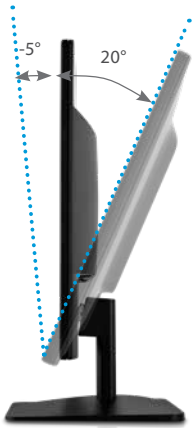

- Monitors
- Mounts
- Audio
- Input Devices
- Docking Stations

ESSENTIAL SERIES

27" ADS FULL HD WIDESCREEN LED MONITOR

Full HD Picture quality, Ultra-thin frame bezel, Slim profile

Take your display to the next level with the L27ADS 27" monitor from V7. Featuring Full HD 1920x1080 resolution and 300 nits brightness you can maximize your screen space with 27" of viewing. With an ultra-thin frame bezel, this monitor is perfect for multiple display setups, plus it's wall mount ready with a 100x100 VESA pattern. Designed for maximum connectivity the L27ADS has HDMI, DVI and VGA input options, and it completes the multi-media experience with 2x2W built-in speakers.

Model	L27ADS-2E
SKU	J153800

27" Screen Size

Full HD Resolution

ADS/IPS Panel

MONITOR FEATURES

Ergonomic Adjustment

Optimize position and viewing angle to stay comfortable during work by tilting the screen.

Ultra Thin Bezel

Ultra-thin frame bezel for a seamless side by side multi-screen solution.

Viewing Angle

The 178°/178° viewing angle ensures a best-in-class viewing experience without color distortion.

CONNECTIVITY

HDMI Port
DVI Port
VGA Port